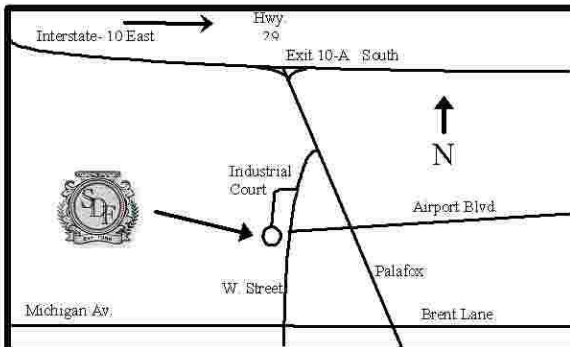

I am confident that SDF will provide you with the finest quality materials and craftsmanship at the best price!

Solid Design

Fabricators - Importers

Standard Edges

Premium Edges

Special Order Edges

920 Industrial Court
Pensacola, FL 32505

Ph: 850.484.8401

Toll free: 800.806.6583

Fax: 850.484.8405